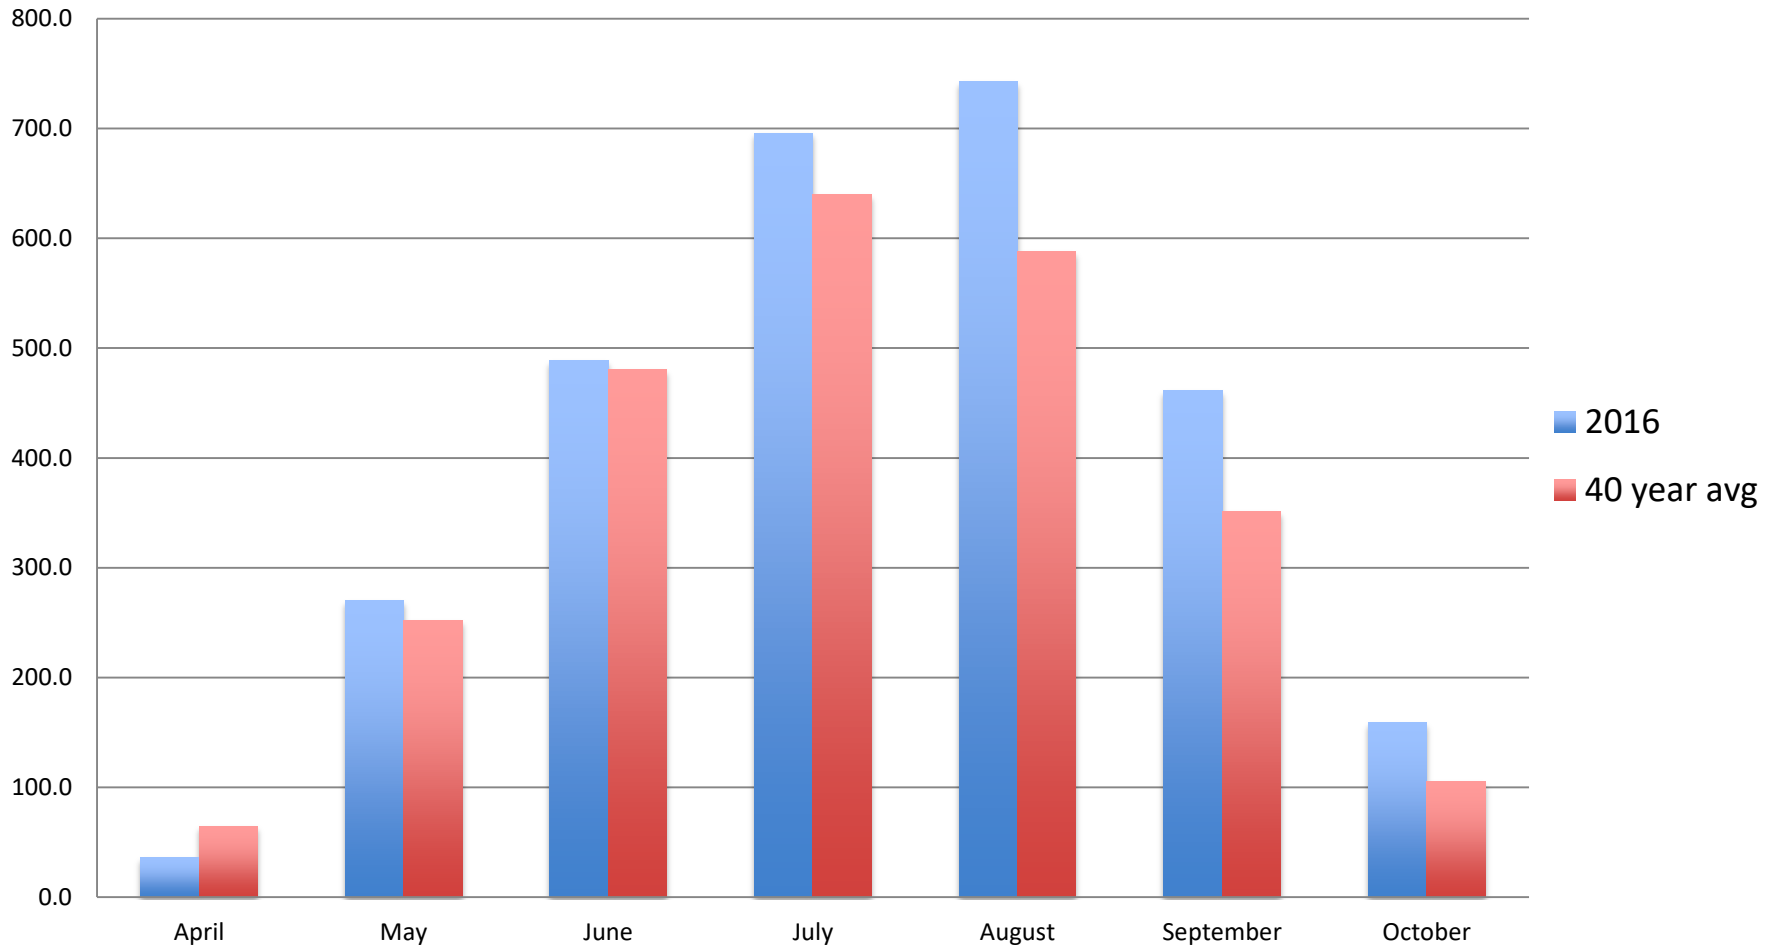

# FLX 2016 Growing Degree Days

# FLX 2016 Rainfall